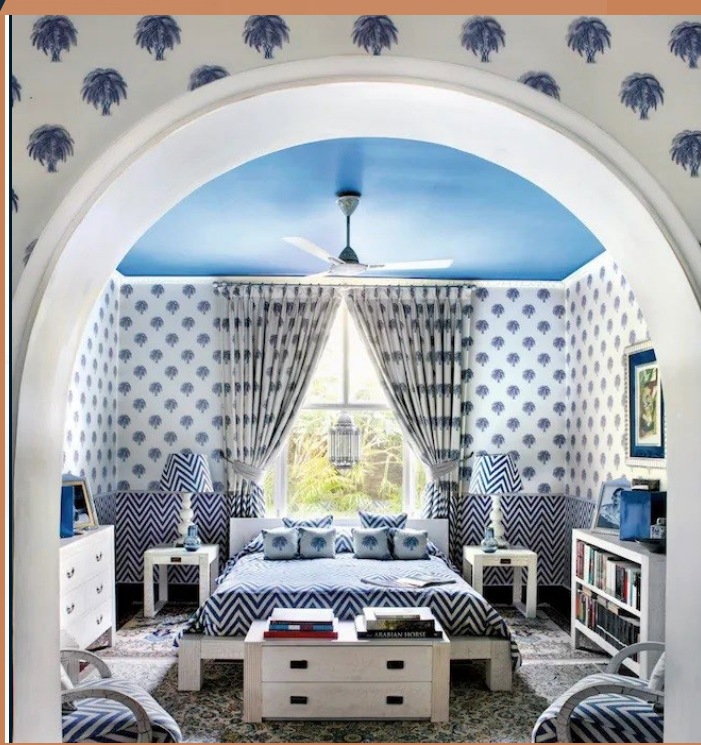

MS INTERIOR WORKS

Your Personality. Our Expertise

About Us

We are known for our premium quality work and timely delivery of our products and services

Ms Interior Works is an **eminent interior design company** delivering sophisticated and elegant designs for the past 3 decades. We specialise in providing an extensive range of services including, Construction, Architecture, Interior Design, Landscape, Furniture, Turnkey Projects, EPC Projects, Electrical Work, Restoration & Renovation etc. Our **highly qualified team of professionals** work enthusiastically to meet international quality standards. Having a **client base of top dignitaries** and companies in India, we have developed **our expertise and garnered** a remarkable position in the market.